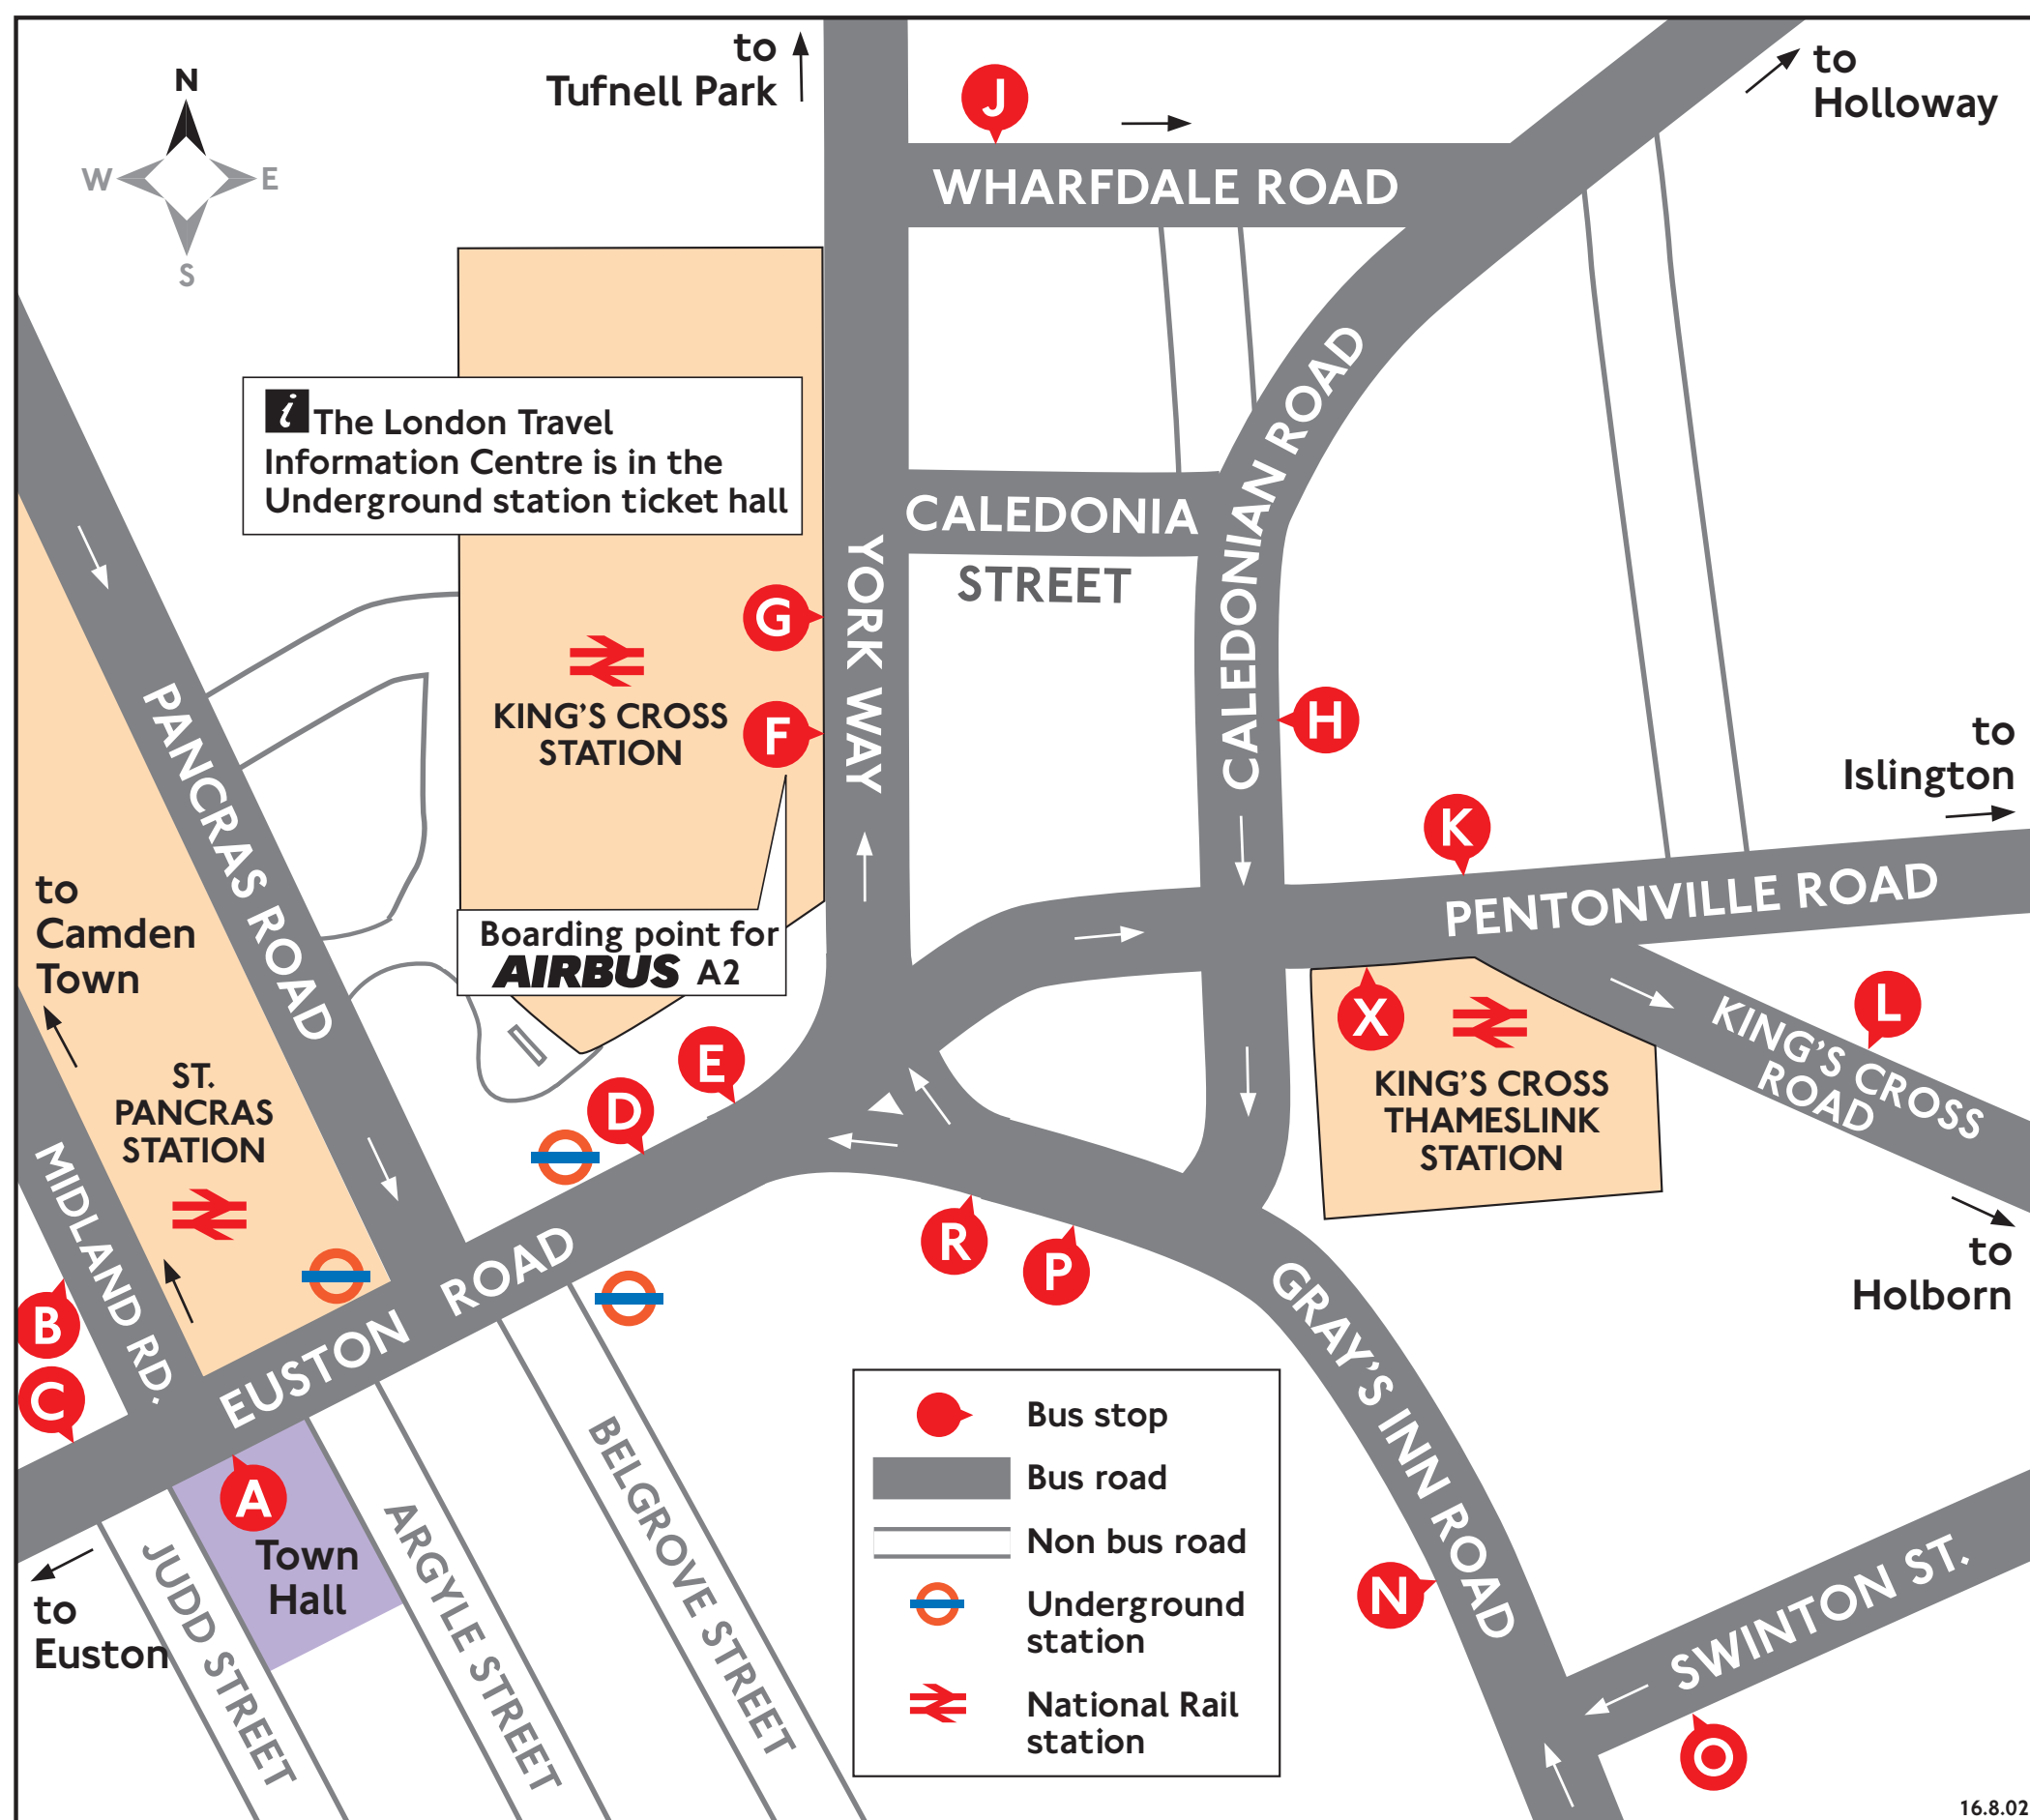

During the Tube strike, how to get to...

Holborn (Kingsway)

Bus 91 from stops **A, H, R**

or 25 minute walk  via Euston Road, Woburn Place, Russell Square and Southampton Row.

Islington, Angel

Buses 30, 73, 205 from stops **C, E, K**

Bus 214 from stops **E, K**

or 15 minute walk  via Pentonville Road.

Liverpool Street Station

Bus 205 from stops **C, E, K**

Bus 214 from stops **E, K**

or 45 minute walk  via Pentonville Road, City Road and Eldon Street.

Baker Street

Bus 30 from stops **A, R, X**

Bus 205 from stops **A, G, R, X**

or 30 minute walk  via Euston Road and Marylebone Road.

Camden Town

Bus 46 from stops **B, P**

Bus 214 from stops **B, P, X**

or 25 minute walk  via Pancras Road, Crowndale Road and Camden High Street.

or 10 minute walk  via Euston Road.

London Bridge Station

Bus 17 from stops **H, L**

or 60 minute walk  via King's Cross Road, Farringdon Road, Farringdon Street, Ludgate Hill, Cannon Street and London Bridge.