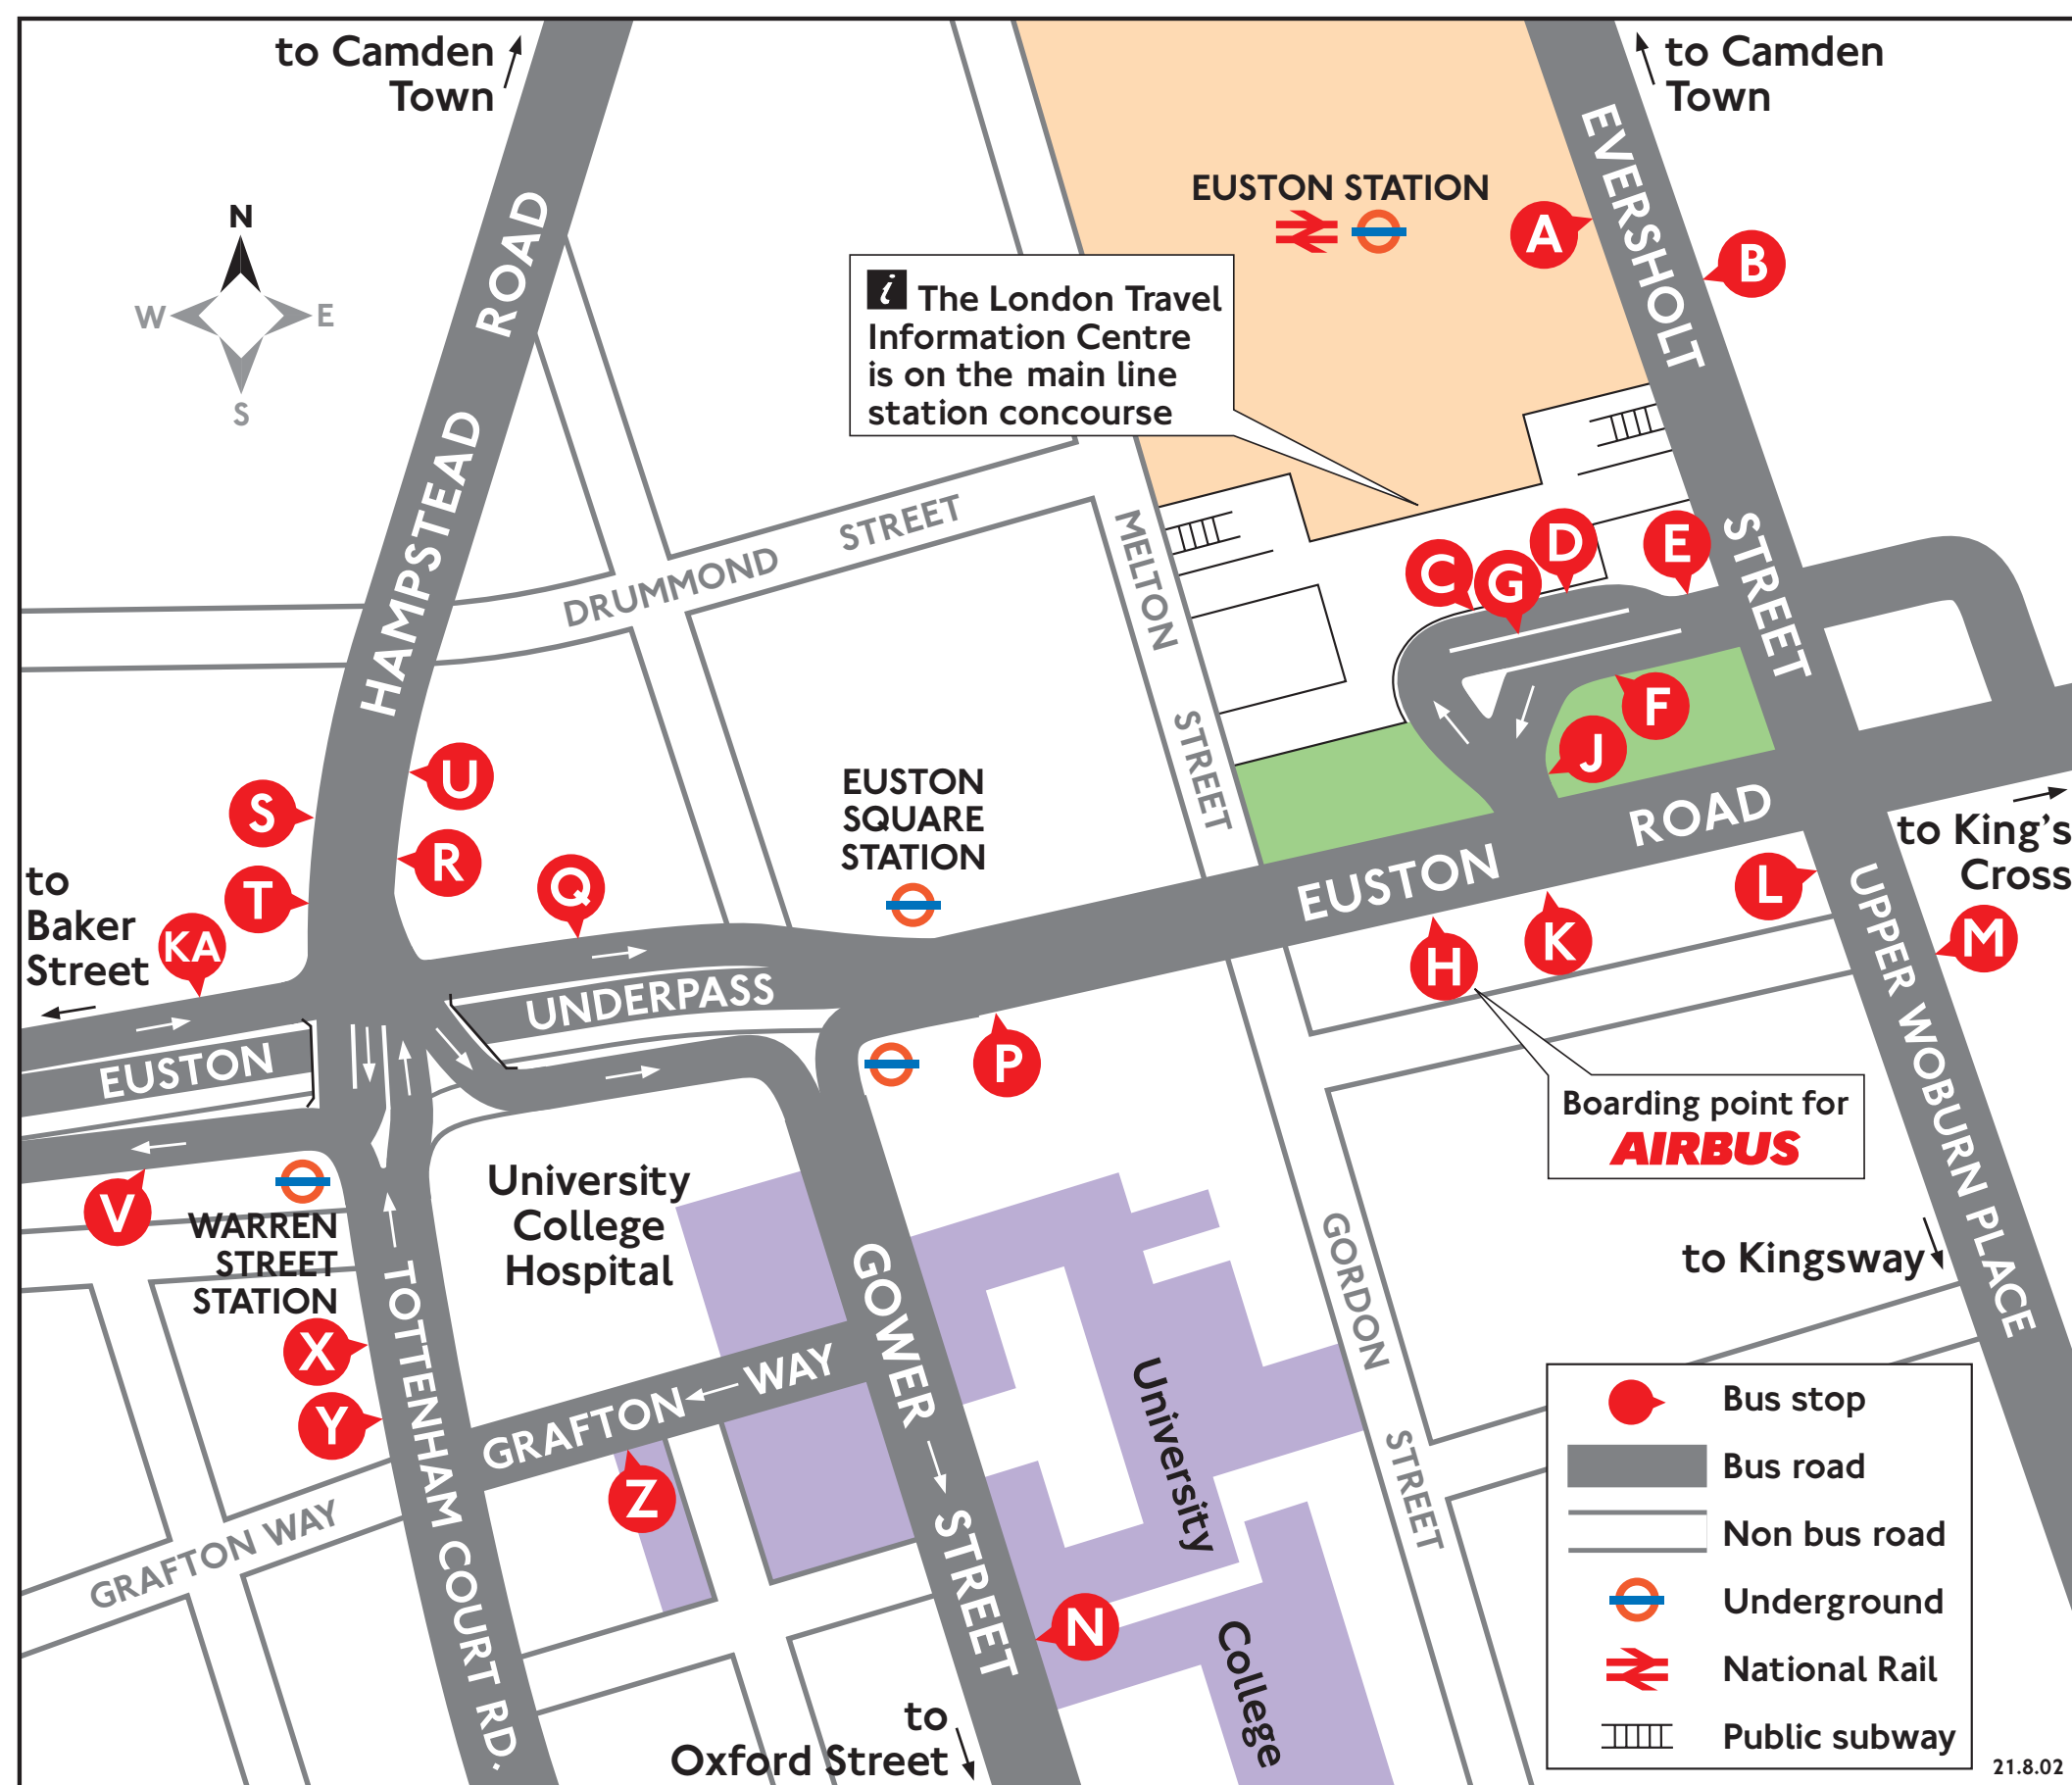

During the Tube strike, how to get to...

Islington, Angel

Buses 30, 73, 205 from stop **D**

or 25 minute walk east via Euston Road and Pentonville Road.

King's Cross

Buses 10, 91 from stop **C**

Buses 30, 73, 205 from stop **D**

or 10 minute walk east via Euston Road.

Oxford Circus

Buses 10, 73 from stop **K**

or 25 minute walk west via Euston Road, Great Portland Street and Oxford Street.

Baker Street

Bus 18 from stop **F**

Bus 30 from stop **H**

Bus 205 from stop **J**

or 20 minute walk west via Euston Road and Marylebone Road.

Camden Town

Bus 168 from stop **A**

Bus 253 from stop **G**

or 25 minute walk via Eversholt Street and Camden High Street.

Charing Cross

Bus 91 from stop **E**

or 35 minute walk via Woburn Place, Russell Square, Southampton Row, Kingsway, Aldwych and Strand.

City

Bus 205 from stop **D**

or 50 minute walk via Woburn Place, Russell Square, Southampton Row, High Holborn, Holborn Viaduct and Newgate Street.

Paddington Station

Bus 205 from stop **J**

or 40 minute walk west via Euston Road, Marylebone Road, Old Marylebone Road, Chapel Street and Praed Street.

Tottenham Court Road Station

Buses 10, 73 from stop **K**

or 20 minute walk west via Euston Road, Gower Street, Bloomsbury Street and New Oxford Street.

Victoria Station

Bus 73 from stop **K**

or 60 minute walk west via Euston Road, Gower Street, Bloomsbury Street, Shaftesbury Avenue, Charing Cross Road, Trafalgar Square, The Mall and Buckingham Palace Road.

Waterloo Station

Buses 59, 68, 168 from stop **E**

or 35 minute walk via Woburn Place, Russell Square, Southampton Row, Kingsway, Aldwych and Waterloo Bridge.